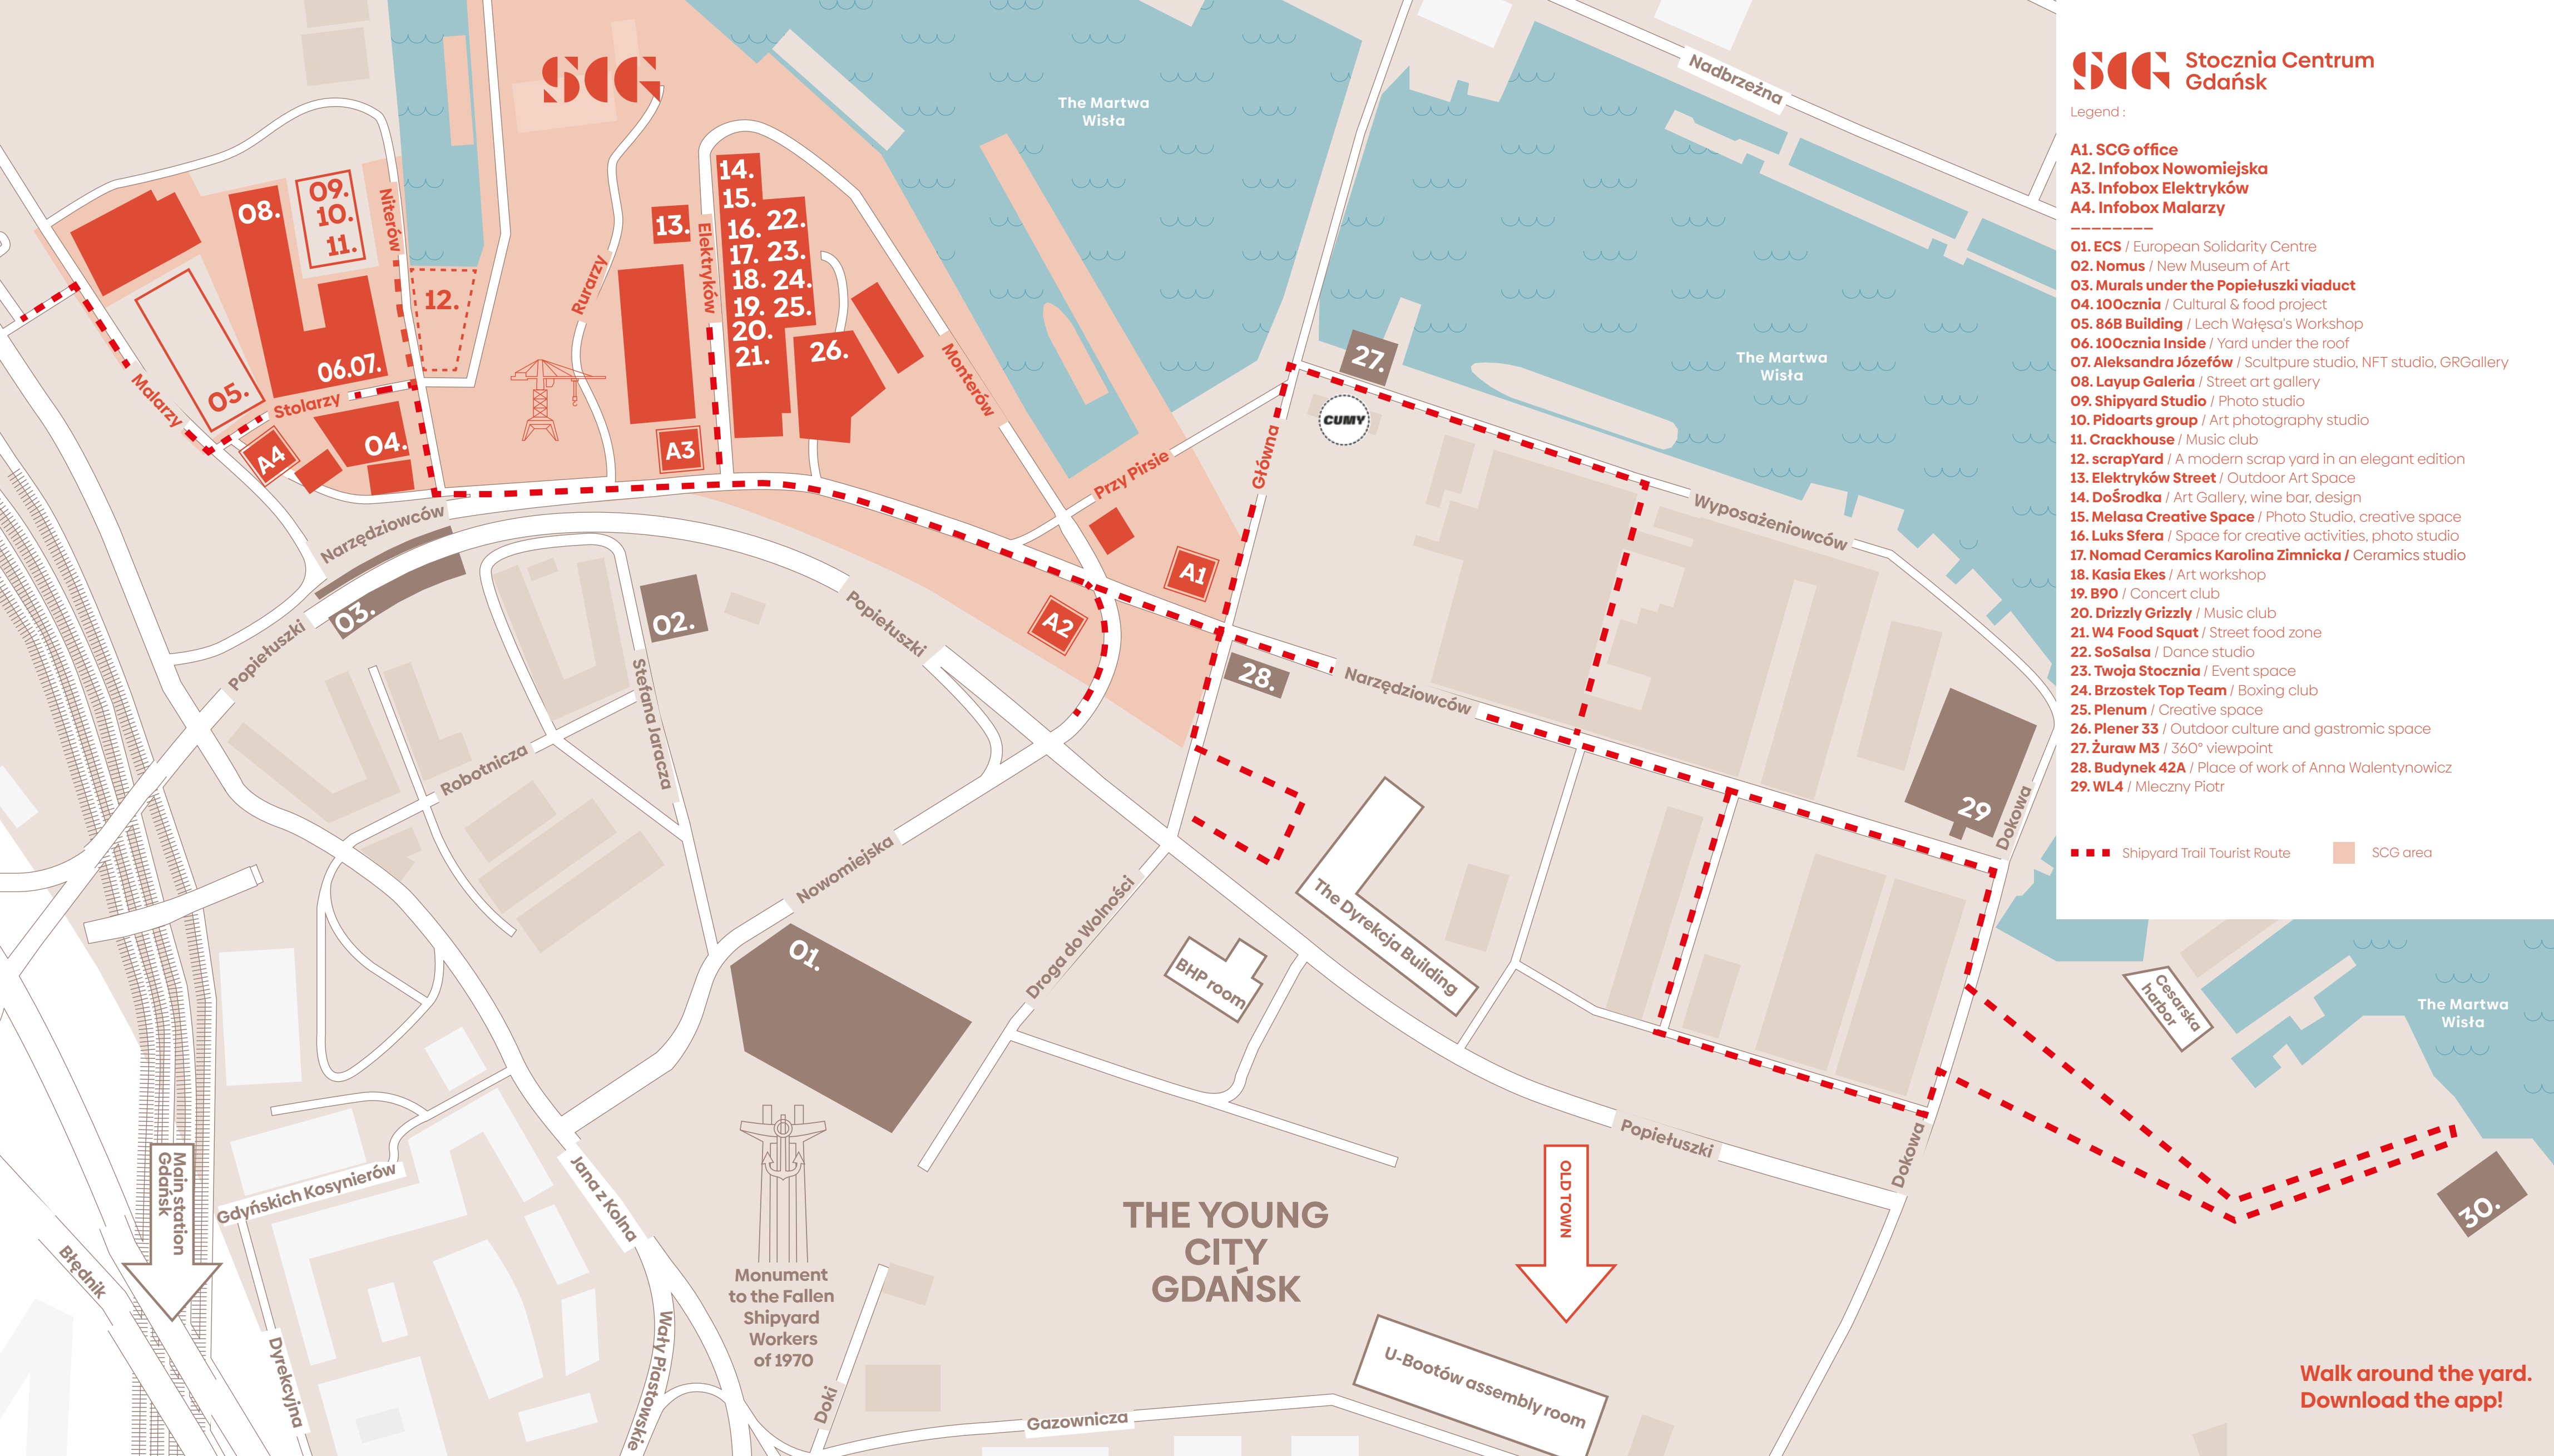

■ ■ ■ Szlak stoczniowy / Trasa turystyczna ■ Tereny SCG

**MŁODE
MIASTO
GDAŃSK**

STARE MIASTO

Legend:

- A1. SCG office**
- A2. Infobox Nowomiejska**
- A3. Infobox Elektryków**
- A4. Infobox Malarzy**

- 01. ECS / European Solidarity Centre**
- 02. Nomus / New Museum of Art**
- 03. Murals under the Popiełuszki viaduct**
- 04. 100czia / Cultural & food project**
- 05. 86B Building / Lech Wałęsa's Workshop**
- 06. 100czia Inside / Yard under the roof**
- 07. Aleksandra Józefów / Sculpture studio, NFT studio, GRGallery**
- 08. Layup Galeria / Street art gallery**
- 09. Shipyard Studio / Photo studio**
- 10. Pidoarts group / Art photography studio**
- 11. Crackhouse / Music club**
- 12. scrapYard / A modern scrap yard in an elegant edition**
- 13. Elektryków Street / Outdoor Art Space**
- 14. DoŚrodka / Art Gallery, wine bar, design**
- 15. Melasa Creative Space / Photo Studio, creative space**
- 16. Luks Sfera / Space for creative activities, photo studio**
- 17. Nomad Ceramics Karolina Zimnicka / Ceramics studio**
- 18. Kasia Ekes / Art workshop**
- 19. B90 / Concert club**
- 20. Drizzly Grizzly / Music club**
- 21. W4 Food Squat / Street food zone**
- 22. SoSalsa / Dance studio**
- 23. Twoja Stocznia / Event space**
- 24. Brzostek Top Team / Boxing club**
- 25. Plenum / Creative space**
- 26. Plener 33 / Outdoor culture and gastronomic space**
- 27. Żuraw M3 / 360° viewpoint**
- 28. Budynek 42A / Place of work of Anna Walentynowicz**
- 29. WL4 / Mleczny Piotr**

■ Shipyard Trail Tourist Route ■ SCG area

**Walk around the yard.
Download the app!**